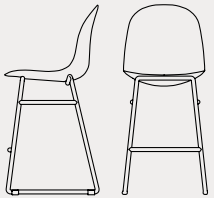

Academy

CB1665
44,5x51 H84 cm

CB1672
47x50 H106 HS66 cm

CB1673
50x50 H121 HS81 cm

CB1663
49x51 H84 cm

CB1696 | CB1696-N
54x52 H83 cm

CB1697 | CB1697-N
54x52 H83 HB70 cm

CB1664
44,5x51 H84 cm

CB1694 180 | CB1694 360
49x50 H85 cm

CB1911
63x63 H92(83,5) HS55(46) cm

CB1695
61x57 H92(81) HS54(43) cm

CB1674
48x55 H104 HS66 cm

CB1675
50x53 H119 HS81 cm

CB1676
44x49 H123(104) HS85(66) cm

CB1696
CB1697

CB1694 180

CB1694 360
CB1911 | CB1695
CB1676

CB1911 | CB1695
CB1676

sedute | seating

Academy CB1664

sedia | metallo P3L rosso ossido opaco / polipropilene P3L rosso ossido opaco
chair | metal P3L matt oxide red / polypropylene P3L matt oxide red