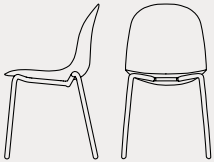

Academy

CB1665
44,5x51 H84 cm

CB1672
47x50 H106 HS66 cm

CB1673
50x50 H121 HS81 cm

CB1663
49x51 H84 cm

CB1696 | CB1696-N
54x52 H83 cm

CB1697 | CB1697-N
54x52 H83 HB70 cm

CB1664
44,5x51 H84 cm

CB1694 180 | CB1694 360
49x50 H85 cm

CB1911
63x63 H92(83,5) HS55(46) cm

CB1695
61x57 H92(81) HS54(43) cm

CB1674
48x55 H104 HS66 cm

CB1675
50x53 H119 HS81 cm

CB1676
44x49 H123(104) HS85(66) cm

CB1696
CB1697

CB1694 180

CB1694 360
CB1911 | CB1695
CB1676

CB1911 | CB1695
CB1676

sedute | seating

Academy CB1664

sedia | metallo P3L rosso ossido opaco / polipropilene P3L rosso ossido opaco
chair | metal P3L matt oxide red / polypropylene P3L matt oxide red