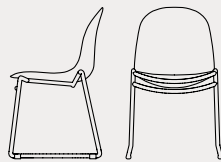

Academy

CB1665
44,5x51 H84 cm

CB1672
47x50 H106 HS66 cm

CB1673
50x50 H121 HS81 cm

CB1663
49x51 H84 cm

CB1696 | CB1696-N
54x52 H83 cm

CB1697 | CB1697-N
54x52 H83 HB70 cm

CB1664
44,5x51 H84 cm

CB1694 180 | CB1694 360
49x50 H85 cm

CB1911
63x63 H92(83,5) HS55(46) cm

CB1695
61x57 H92(81) HS54(43) cm

CB1674
48x55 H104 HS66 cm

CB1675
50x53 H119 HS81 cm

CB1676
44x49 H123(104) HS85(66) cm

CB1696
CB1697

CB1694 180

CB1694 360
CB1911 | CB1695
CB1676

CB1911 | CB1695
CB1676

sedute | seating

Academy CB1664

sedia | metallo P3L rosso ossido opaco / polipropilene P3L rosso ossido opaco
chair | metal P3L matt oxide red / polypropylene P3L matt oxide red