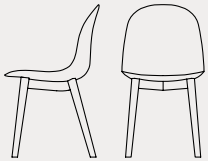

Academy

CB1665
44,5x51 H84 cm

CB1672
47x50 H106 HS66 cm

CB1673
50x50 H121 HS81 cm

CB1663
49x51 H84 cm

CB1696 | CB1696-N
54x52 H83 cm

CB1697 | CB1697-N
54x52 H83 HB70 cm

CB1664
44,5x51 H84 cm

CB1694 180 | CB1694 360
49x50 H85 cm

CB1911
63x63 H92(83,5) HS55(46) cm

CB1695
61x57 H92(81) HS54(43) cm

CB1674
48x55 H104 HS66 cm

CB1675
50x53 H119 HS81 cm

CB1676
44x49 H123(104) HS85(66) cm

CB1696
CB1697

CB1694 180

CB1694 360
CB1911 | CB1695
CB1676

CB1911 | CB1695
CB1676

sedute | seating

Academy CB1664

sedia | metallo P3L rosso ossido opaco / polipropilene P3L rosso ossido opaco
chair | metal P3L matt oxide red / polypropylene P3L matt oxide red