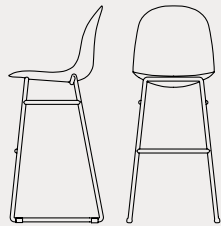

Academy

CB1665
44,5x51 H84 cm

CB1672
47x50 H106 HS66 cm

CB1673
50x50 H121 HS81 cm

CB1663
49x51 H84 cm

CB1696 | CB1696-N
54x52 H83 cm

CB1697 | CB1697-N
54x52 H83 HB70 cm

CB1664
44,5x51 H84 cm

CB1694 180 | CB1694 360
49x50 H85 cm

CB1911
63x63 H92(83,5) HS55(46) cm

CB1695
61x57 H92(81) HS54(43) cm

CB1674
48x55 H104 HS66 cm

CB1675
50x53 H119 HS81 cm

CB1676
44x49 H123(104) HS85(66) cm

CB1696
CB1697

CB1694 180

CB1694 360
CB1911 | CB1695
CB1676

CB1911 | CB1695
CB1676

sedute | seating

Academy CB1664

sedia | metallo P3L rosso ossido opaco / polipropilene P3L rosso ossido opaco
chair | metal P3L matt oxide red / polypropylene P3L matt oxide red