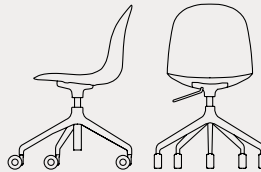

Academy

CB1665
44,5x51 H84 cm

CB1672
47x50 H106 HS66 cm

CB1673
50x50 H121 HS81 cm

CB1663
49x51 H84 cm

CB1696 | CB1696-N
54x52 H83 cm

CB1697 | CB1697-N
54x52 H83 HB70 cm

CB1664
44,5x51 H84 cm

CB1694 180 | CB1694 360
49x50 H85 cm

CB1911
63x63 H92(83,5) HS55(46) cm

CB1695
61x57 H92(81) HS54(43) cm

CB1674
48x55 H104 HS66 cm

CB1675
50x53 H119 HS81 cm

CB1676
44x49 H123(104) HS85(66) cm

CB1696
CB1697

CB1694 180

CB1694 360
CB1911 | CB1695
CB1676

CB1911 | CB1695
CB1676

sedute | seating

Academy CB1664

sedia | metallo P3L rosso ossido opaco / polipropilene P3L rosso ossido opaco
chair | metal P3L matt oxide red / polypropylene P3L matt oxide red