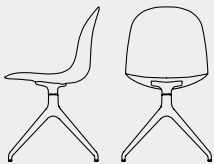

Academy

CB1665
44,5x51 H84 cm

CB1672
47x50 H106 HS66 cm

CB1673
50x50 H121 HS81 cm

CB1663
49x51 H84 cm

CB1696 | CB1696-N
54x52 H83 cm

CB1697 | CB1697-N
54x52 H83 HB70 cm

CB1664
44,5x51 H84 cm

CB1694 180 | CB1694 360
49x50 H85 cm

CB1911
63x63 H92(83,5) HS55(46) cm

CB1695
61x57 H92(81) HS54(43) cm

CB1674
48x55 H104 HS66 cm

CB1675
50x53 H119 HS81 cm

CB1676
44x49 H123(104) HS85(66) cm

CB1696
CB1697

CB1694 180

CB1694 360
CB1911 | CB1695
CB1676

CB1911 | CB1695
CB1676

sedute | seating

Academy CB1664

sedia | metallo P3L rosso ossido opaco / polipropilene P3L rosso ossido opaco
chair | metal P3L matt oxide red / polypropylene P3L matt oxide red