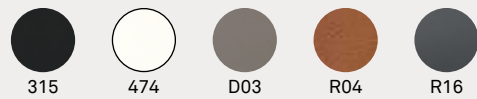

rig. cuoio | reg. leather

CB1672 | CB1673 SGABELLI CON POGGIPIEDI CROMATO | STOOLS WITH CHROMED FOOTREST

Stoffe da Programma Made to Order
Fabrics from the Made to Order Program

NOTA: per le combinazioni disponibili consultare il listino prezzi. | **NOTE:** please check all available combinations in the price list.