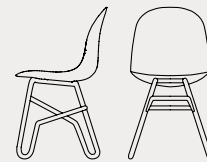

Academy

CB1665
44,5x51 H84 cm

CB1672
47x50 H106 HS66 cm

CB1673
50x50 H121 HS81 cm

CB1663
49x51 H84 cm

CB1696 | CB1696-N
54x52 H83 cm

CB1697 | CB1697-N
54x52 H83 HB70 cm

CB1664
44,5x51 H84 cm

CB1694 180 | CB1694 360
49x50 H85 cm

CB1911
63x63 H92(83,5) HS55(46) cm

CB1695
61x57 H92(81) HS54(43) cm

CB1674
48x55 H104 HS66 cm

CB1675
50x53 H119 HS81 cm

CB1676
44x49 H123(104) HS85(66) cm

CB1696
CB1697

CB1694 180

CB1694 360
CB1911 | CB1695
CB1676

CB1911 | CB1695
CB1676

sedute | seating

Academy CB1664

sedia | metallo P3L rosso ossido opaco / polipropilene P3L rosso ossido opaco
chair | metal P3L matt oxide red / polypropylene P3L matt oxide red