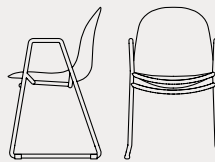

Academy

CB1665
44,5x51 H84 cm

CB1672
47x50 H106 HS66 cm

CB1673
50x50 H121 HS81 cm

CB1663
49x51 H84 cm

CB1696 | CB1696-N
54x52 H83 cm

CB1697 | CB1697-N
54x52 H83 HB70 cm

CB1664
44,5x51 H84 cm

CB1694 180 | CB1694 360
49x50 H85 cm

CB1911
63x63 H92(83,5) HS55(46) cm

CB1695
61x57 H92(81) HS54(43) cm

CB1674
48x55 H104 HS66 cm

CB1675
50x53 H119 HS81 cm

CB1676
44x49 H123(104) HS85(66) cm

CB1696
CB1697

CB1694 180

CB1694 360
CB1911 | CB1695
CB1676

CB1911 | CB1695
CB1676

sedute | seating

Academy CB1664

sedia | metallo P3L rosso ossido opaco / polipropilene P3L rosso ossido opaco
chair | metal P3L matt oxide red / polypropylene P3L matt oxide red