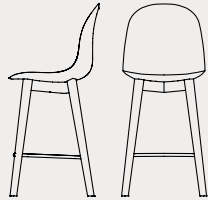

Academy

CB1665
44,5x51 H84 cm

CB1672
47x50 H106 HS66 cm

CB1673
50x50 H121 HS81 cm

CB1663
49x51 H84 cm

CB1696 | CB1696-N
54x52 H83 cm

CB1697 | CB1697-N
54x52 H83 HB70 cm

CB1664
44,5x51 H84 cm

CB1694 180 | CB1694 360
49x50 H85 cm

CB1911
63x63 H92(83,5) HS55(46) cm

CB1695
61x57 H92(81) HS54(43) cm

CB1674
48x55 H104 HS66 cm

CB1675
50x53 H119 HS81 cm

CB1676
44x49 H123(104) HS85(66) cm

CB1696
CB1697

CB1694 180

CB1694 360
CB1911 | CB1695
CB1676

CB1911 | CB1695
CB1676

sedute | seating

Academy CB1664

sedia | metallo P3L rosso ossido opaco / polipropilene P3L rosso ossido opaco
chair | metal P3L matt oxide red / polypropylene P3L matt oxide red