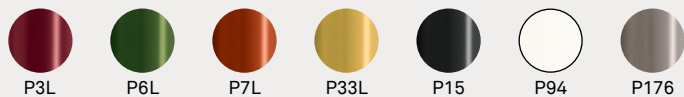

Cozy

CB2135
50x54 H80,5 cm

struttura | frame

metallo | metal

sedile | seat

tessuto | fabric

similpelle |
faux leather

Stoffe da Programma Made to Order
Fabrics from the Made to Order Program

sedute | seating

Cozy CB2135

sedia | metallo P15 nero opaco / tessuto Cros SKZ sabbia
chair | metal P15 matt black / Cros fabric SKZ sand

Daily stories

Cozy

Cozy CB2135
sedie | metallo P15 nero
opaco / tessuto Cros SKZ
sabbia - chairs | metal P15
matt black / Cros fabric
SKZ sand
Dorian CB4815-R 160 B
tavolo allungabile | metallo
P94 bianco ottico opaco /
ceramica P17C marmo
bianco alpi - extending
table | metal P94 matt optic
white / ceramic P17C white
alpi marble

Cozy

Cozy CB2135 sedia | metallo P3L rosso ossido opaco / tessuto Cros SLF bordeaux - chair | metal P3L matt oxide red / Cros fabric SLF burgundy **Cozy CB2135** sedie | metallo P7L zafferano opaco / tessuto Mat SLM zafferano - chairs | metal P7L matt saffron yellow / Mat fabric SLM saffron yellow **Hey Gio! CB4836-D 120** tavolo allungabile | metallo P94 bianco ottico opaco / ceramica P5C sale - extending table | metal P94 matt optic white / ceramic P5C salt white **Pof CB5207** pouf | tessuto Cros SLC limone - ottoman | Cros fabric SLC lemon yellow