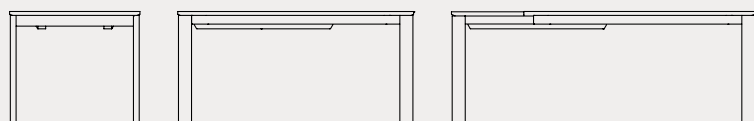

Eminence Metal