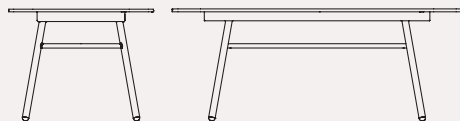

Yo!

CB4812-FD 90 E
Ø90 H75 cm

CB4812-FD 120 E
Ø120 H75 cm

CB4812-FR 160 E
160x90 H75 cm

CB4812-FS 160 E
160x90 H75 cm

CB4812-FR 200 E
200x100 H75 cm

CB4812-FS 200 E
200x100 H75 cm

CB4812-FSH 70 E
70x70 H90 cm

struttura | frame

alluminio | aluminium

piano | top

HPL

Eco-Stone

ceramica | ceramic

NOTE: Finishes/versions of this product are included in the Quick Ship Program. To find out which ones, please consult the US Price List and look for the icon.

NOTA: per le combinazioni disponibili consultare il listino prezzi. | **NOTE:** please check all available combinations in the price list.

Yo! CB4812-FD 120 E
tavolo fisso | alluminio P8L tinto opaco /
ceramica P20C ardesia bianca
non-extending table | aluminium P8L matt
thyme green / ceramic P20C slate white