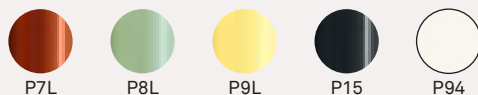

Yo!

CB4812-FD 90 E
Ø90 H75 cm

CB4812-FD 120 E
Ø120 H75 cm

CB4812-FR 160 E
160x90 H75 cm

CB4812-FS 160 E
160x90 H75 cm

CB4812-FR 200 E
200x100 H75 cm

CB4812-FS 200 E
200x100 H75 cm

CB4812-FSH 70 E
70x70 H90 cm

struttura | frame

alluminio | aluminium

piano | top

HPL

Eco-Stone

ceramica | ceramic

NOTE: Finishes/versions of this product are included in the Quick Ship Program. To find out which ones, please consult the US Price List and look for the icon.

NOTA: per le combinazioni disponibili consultare il listino prezzi. | **NOTE:** please check all available combinations in the price list.

Yo! CB4812-FD 120 E
tavolo fisso | alluminio P8L tinto opaco /
ceramica P20C ardesia bianca
non-extending table | aluminium P8L matt
thyme green / ceramic P20C slate white