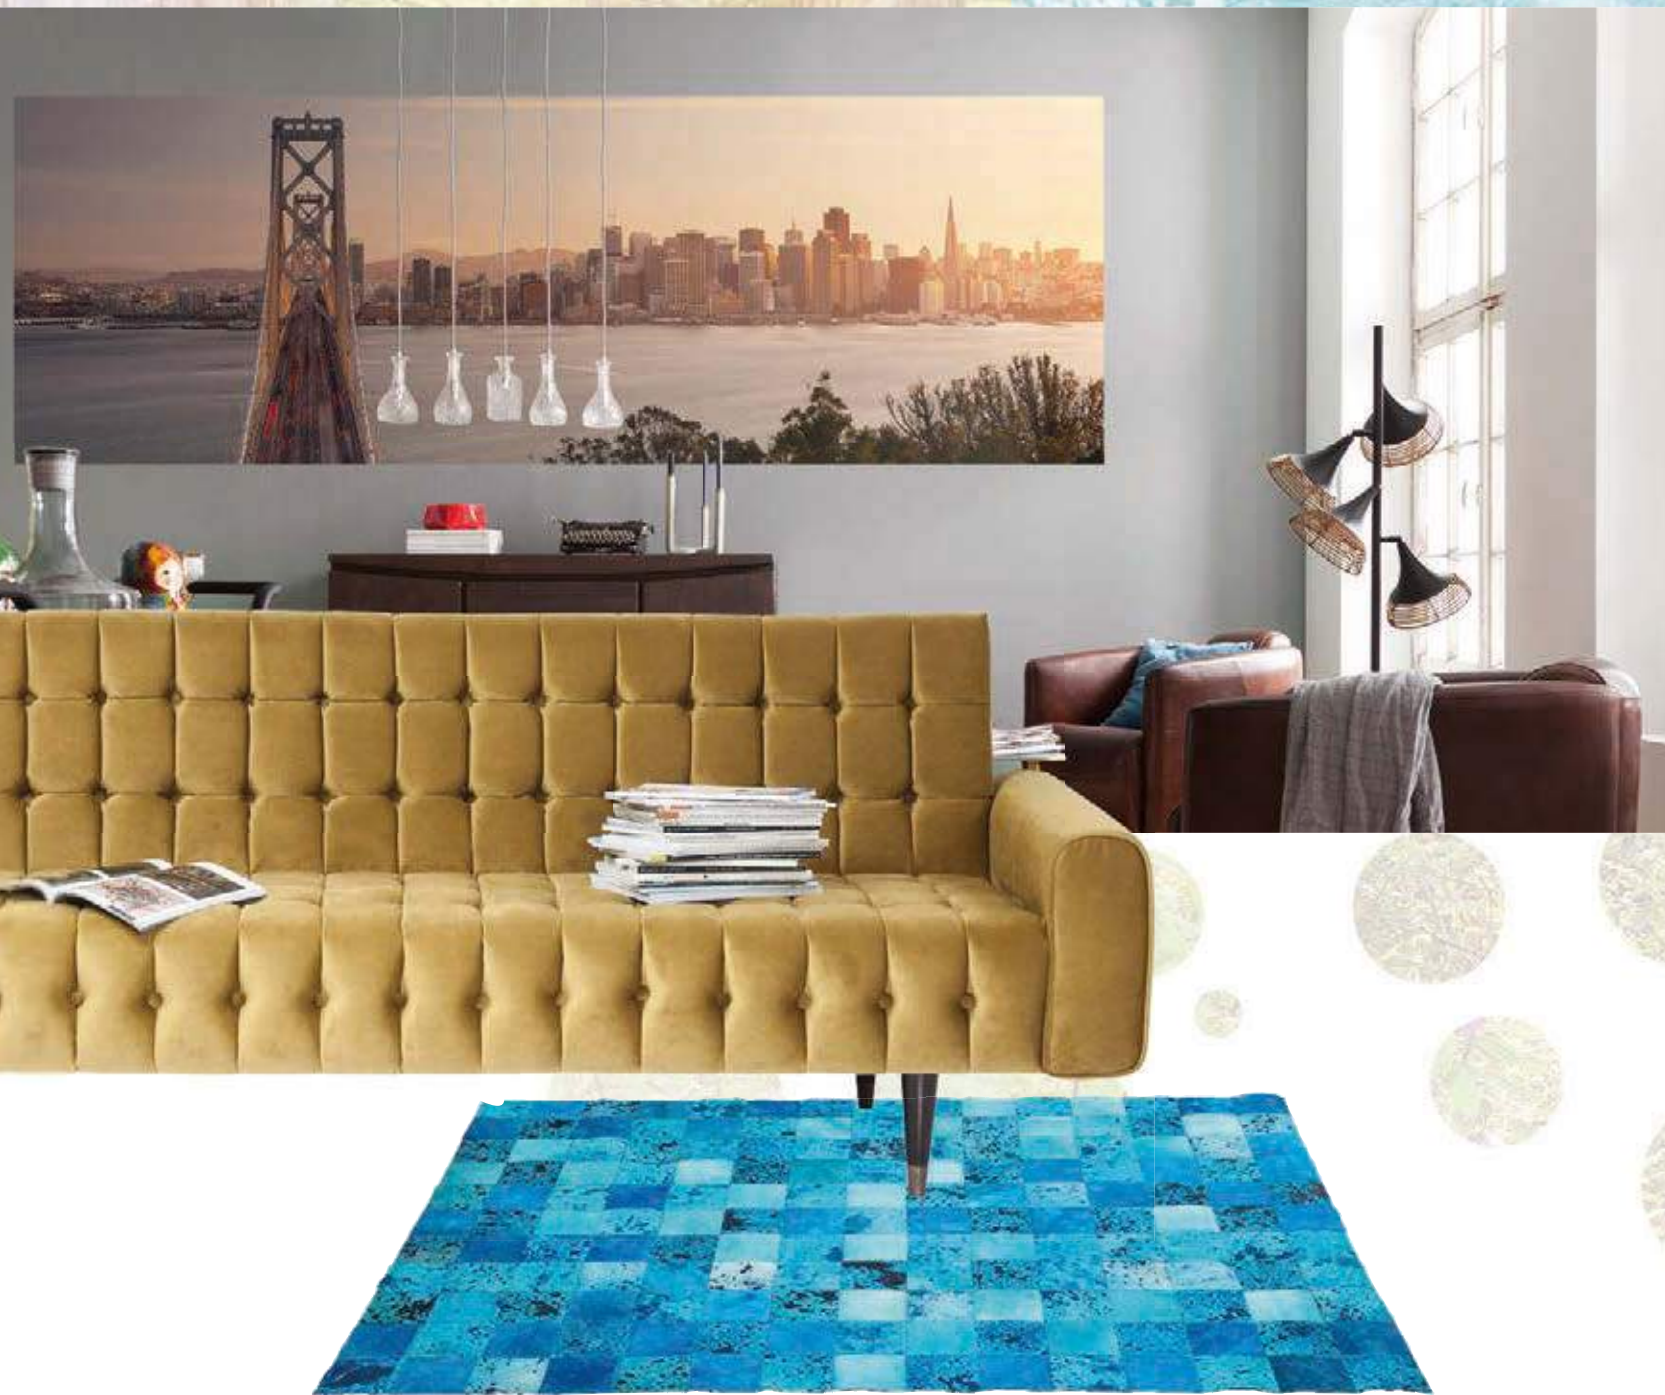

The slow one now will later be fast,
as the present now will later be past.

Bob Dylan