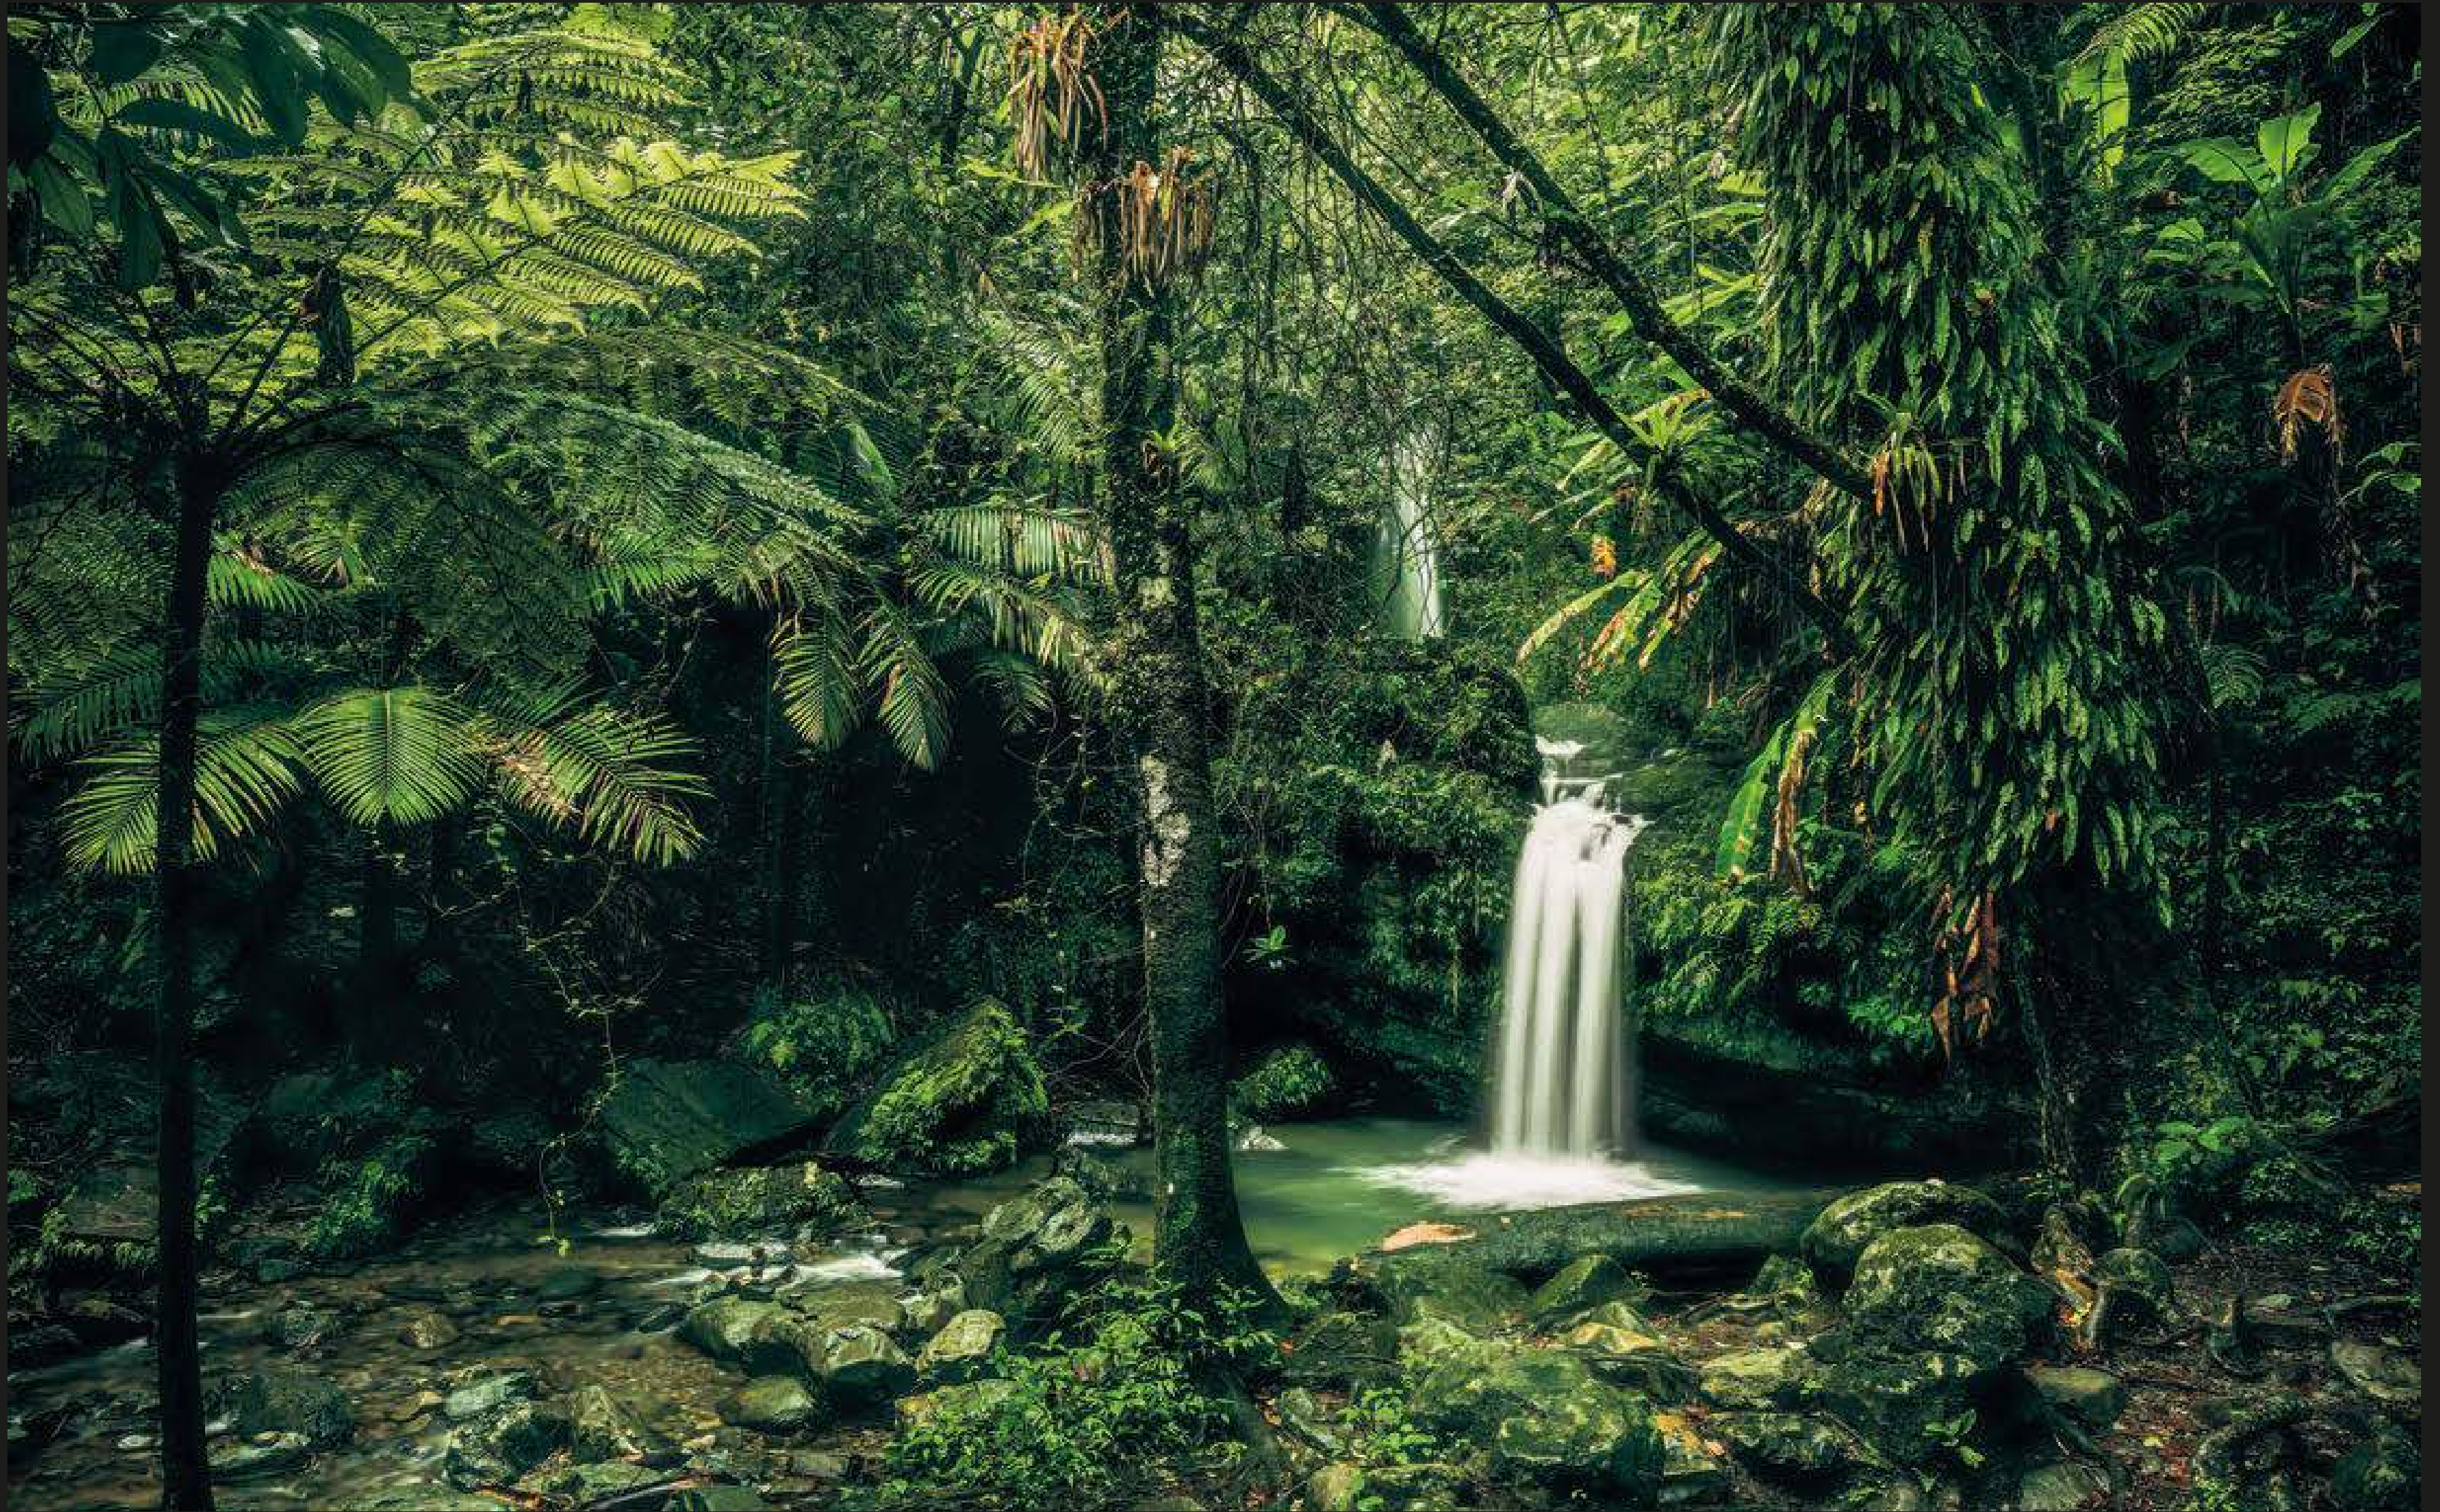

SH037-VD4 DEVIL'S BRIDGE / 400 X 250 CM / 4-PARTS

SH008-VD4 MY HIDDEN TREASURE / 400 X 250 CM / 4-PARTS

Y. Y. Y.