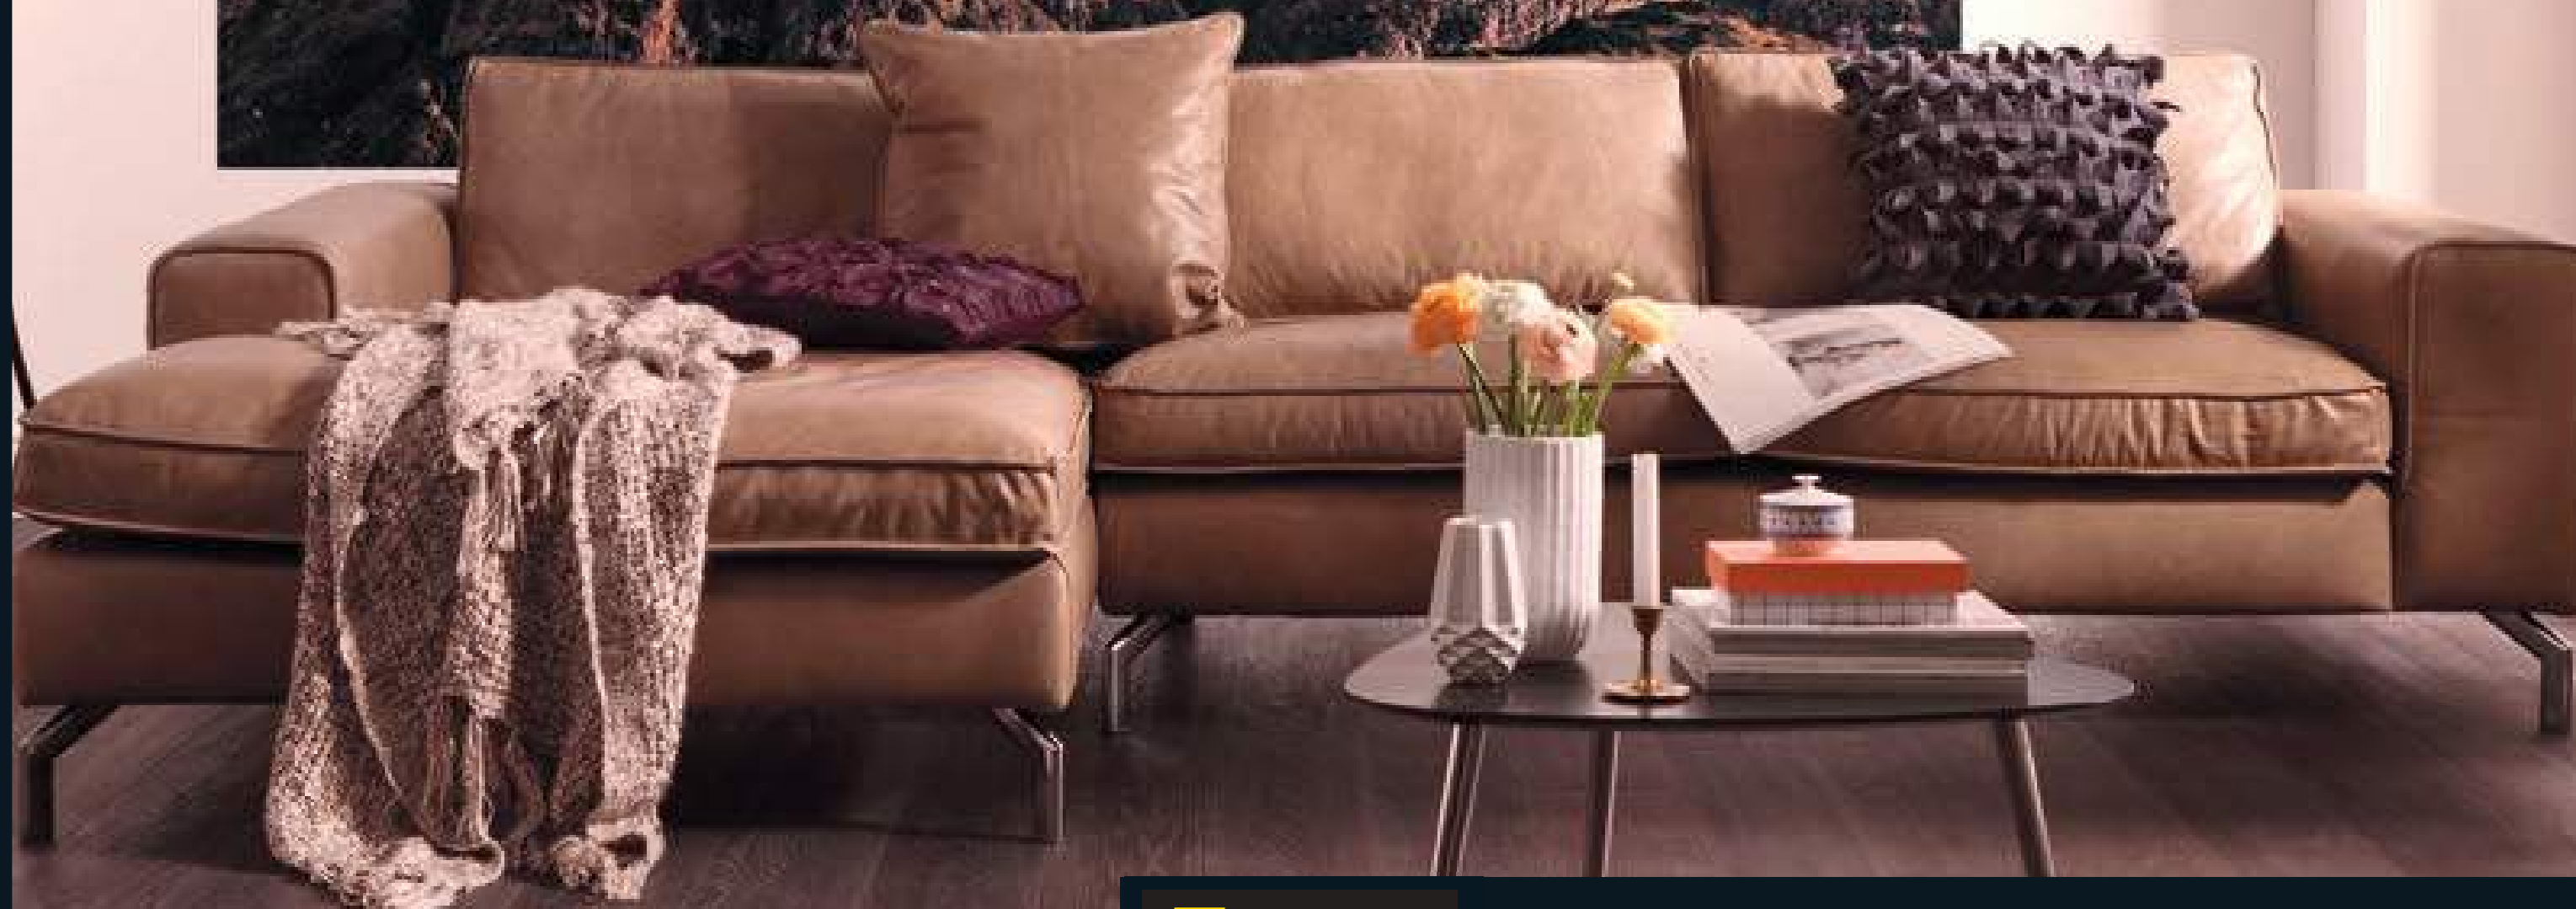

Torres del Paine

The last rays of the setting sun cast a warm glow over the tips of the Cordillera del Paine, a group of mountains in Torres del Paine National Park. Declared a biosphere reserve in the Chilean part of Patagonia, the park enchants nature lovers and mountaineers from all over the world. Alongside 3000-metre high mountains and glaciers, the area boasts rich vegetation and wildlife and is surrounded by fjords and lakes.

Torres del Paine

Die untergehende Sonne wirft letzte, wärmende Strahlen auf die Spitzen der Cordillera del Paine, einer Berggruppe im Nationalpark Torres del Paine. Der zum Biosphärenreservat erklärte Park im chilenischen Teil Patagoniens verzaubert Naturliebhaber und Bergsteiger aus aller Welt. Er bietet seinen Besuchern neben 3000 Meter hohen Bergen und Gletschern eine vielfältige Pflanzen- und Tierwelt, umgeben von Fjorden und Seen.